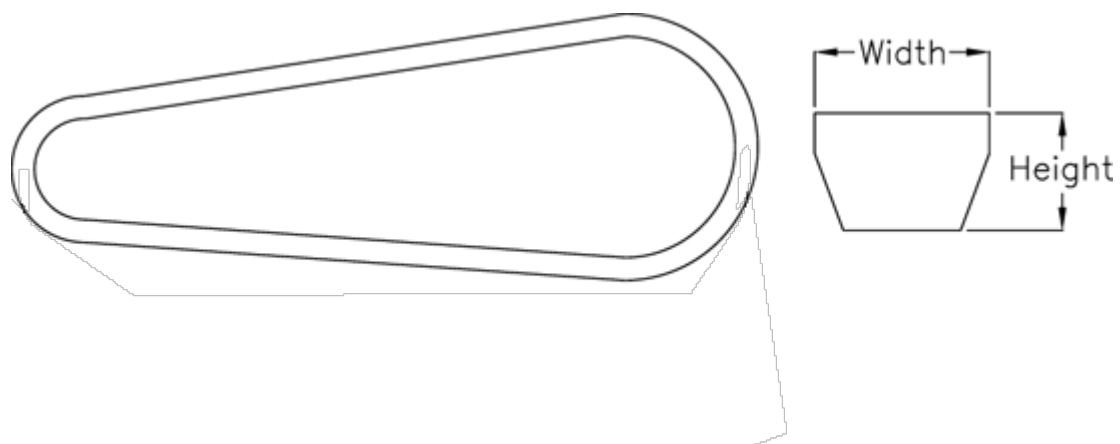

Data Sheet

Article number: 601962562182
Description: Gates V-belt SPA 2182 Ld 2182
DELTA NARROW

Measures

Datum length	= 2182
Height	= 10
Width	= 13